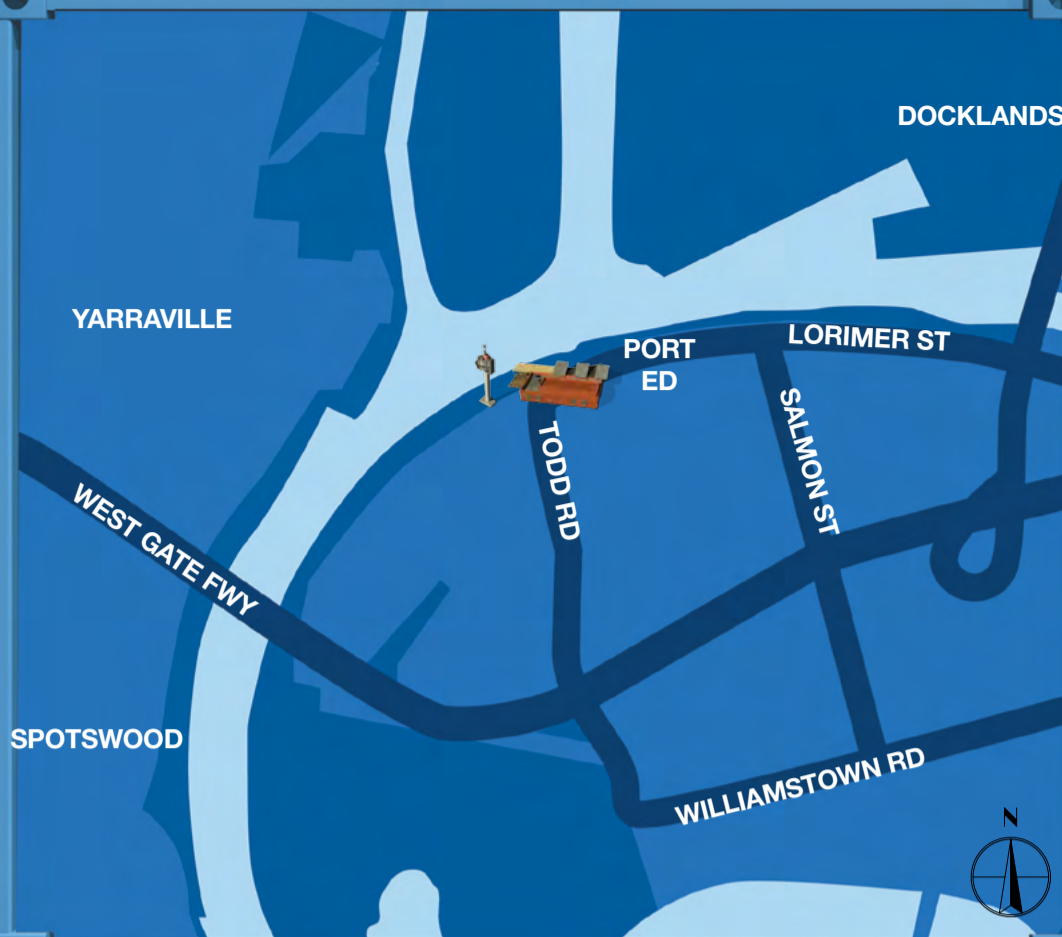

THE PORT ED PROGRAM

The Port of Melbourne is Australia's largest container and general cargo port which has serviced the needs of Melbourne for over 150 years.

From the clothes you wear to the food you eat, the Port of Melbourne plays a very important role in your everyday life. The Port Education Program opens a window to the world of traded goods and commodities, offering exciting teaching and learning opportunities for schools, tertiary institutions and community groups of all ages and interests.

Book in for a free presentation at our Port Education Centre (Port Ed). Presentations can be tailored to suit your individual needs and interests and are written to suit the Australian Curriculum.

THE PORT ED CENTRE

The Port Education Centre (Port Ed) is located in the heart of the Port of Melbourne, on the Yarra River, opposite the port's international container terminal.

Where is it?

343 - 383 Lorimer St Port Melbourne VIC 3207

Booking Information:

Port Ed Presentations can be booked any time between 9:00 am and 5:00 pm Monday through to Friday. If you can't come to us, contact our Port Education Officer about organising a visit to your school or community facility.

Contact us:

Tel: 9683 1361
education@portofmelbourne.com
www.portofmelbourne.com